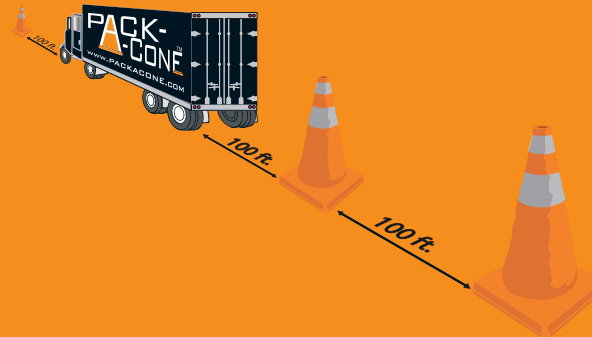

WHAT IS PACK-A-CONE

The ORIGINAL Collapsible Cone – a full size traffic cone that can be PACKED to store flat!

Expands to 18" (45cm), 20" (50cm), 28" (70cm), 30" (75cm) or 36" (90cm)

Collapses to just 2" (5cm) for convenient storage.

Today's drivers push the limits on the road, speeding to the furthest obstacle before changing lanes - often misjudging the space.

Make the **PACK-A-CONE** the obstacle **NOT YOU!**

- Ideal for use in **Roadside Emergencies**
- Quick and easy to use
- SAFER than Flares
- More EFFECTIVE than triangles - 360° Visibility
- More COMPACT than traditional cones
- Stores compactly in the trunk or under the seat

HOW TO USE PACK-A-CONE

Simply take your cones from the trunk or under the seat, deploy them with one quick pull and place it on the road around your vehicle.

Within seconds, you've created a protection zone, visible from over 1,000 feet (300m).